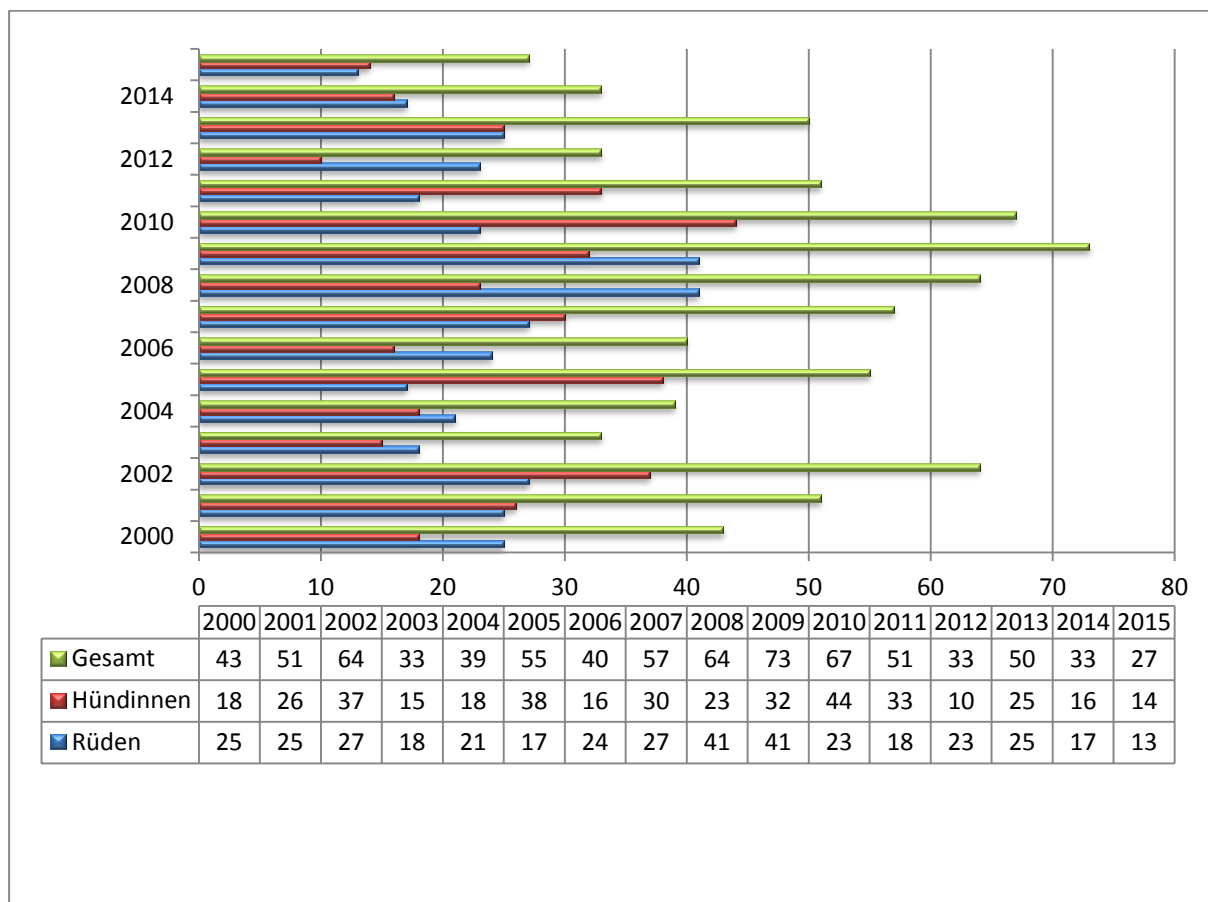

Welpenstatistik 2015

	Rüden	Hündinnen	Gesamt-Welpen	Würfe
Pointer	3	1	4 (-3)	1 (+0)
English Setter	13	14	27 (-6)	5 (+0)
Gordon Setter	80	62	142 (-8)	18 (-3)
Irish Red Setter	107	94	201 (+22)	22 (+1)
Irish R&W Setter	33	24	57 (+37)	9 (+6)
Gesamt	236	195	431 (+42)	55 (+4)

Welpenstatistik 2000 – 2015

English Setter