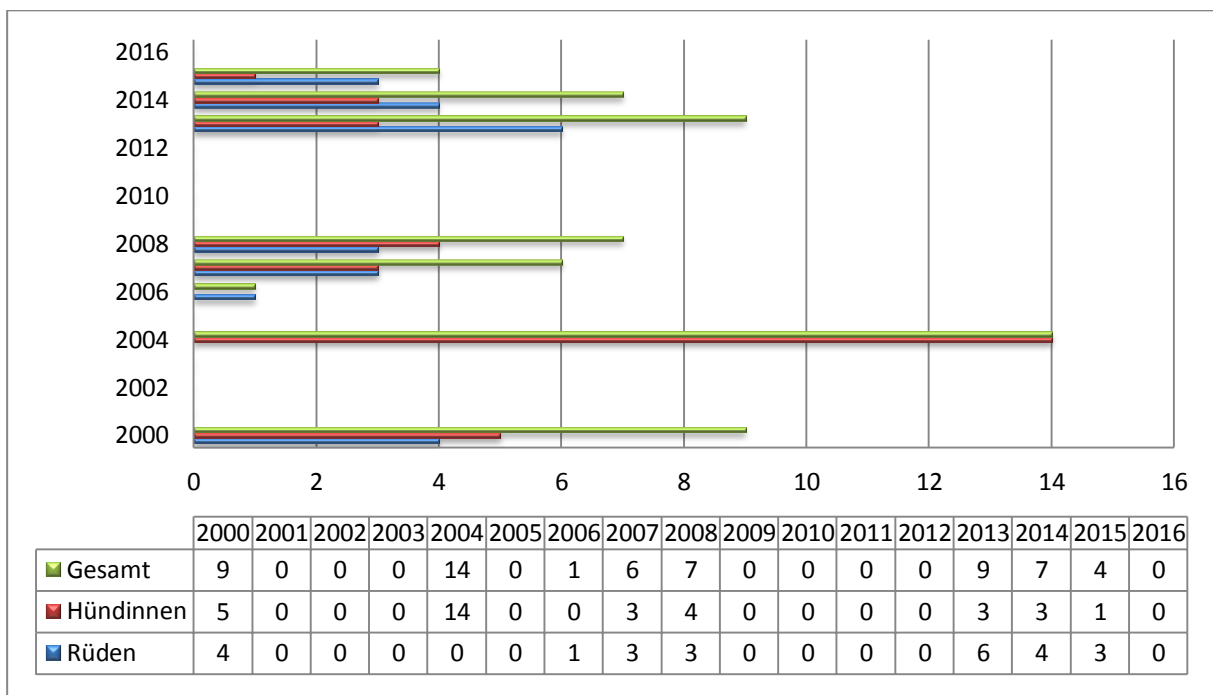

Irish Red & White Setter

Pointer