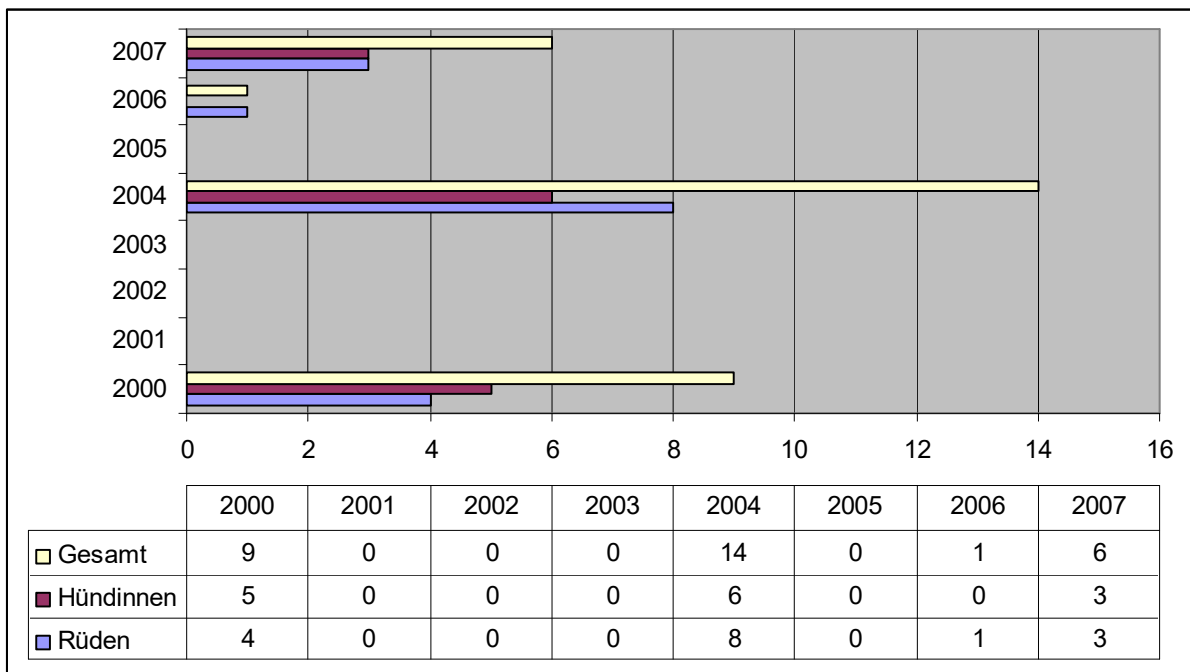

Welpenstatistik 2007

	Rüden	Hündinnen	Gesamt-Welpen	Würfe
Pointer	3	3	6 (+5)	1 (-)
English Setter	27	30	57 (+17)	7 (+3)
Gordon Setter	141	119	260 (+2)	30 (-)
Irish Red Setter	91	88	179 (+2)	20 (+1)
Irish R&W Setter	16	13	29 (+29)	4 (+4)
Gesamt	278	253	531 (+55)	62 (+8)

Welpenstatistik 2000 – 2007

Pointer