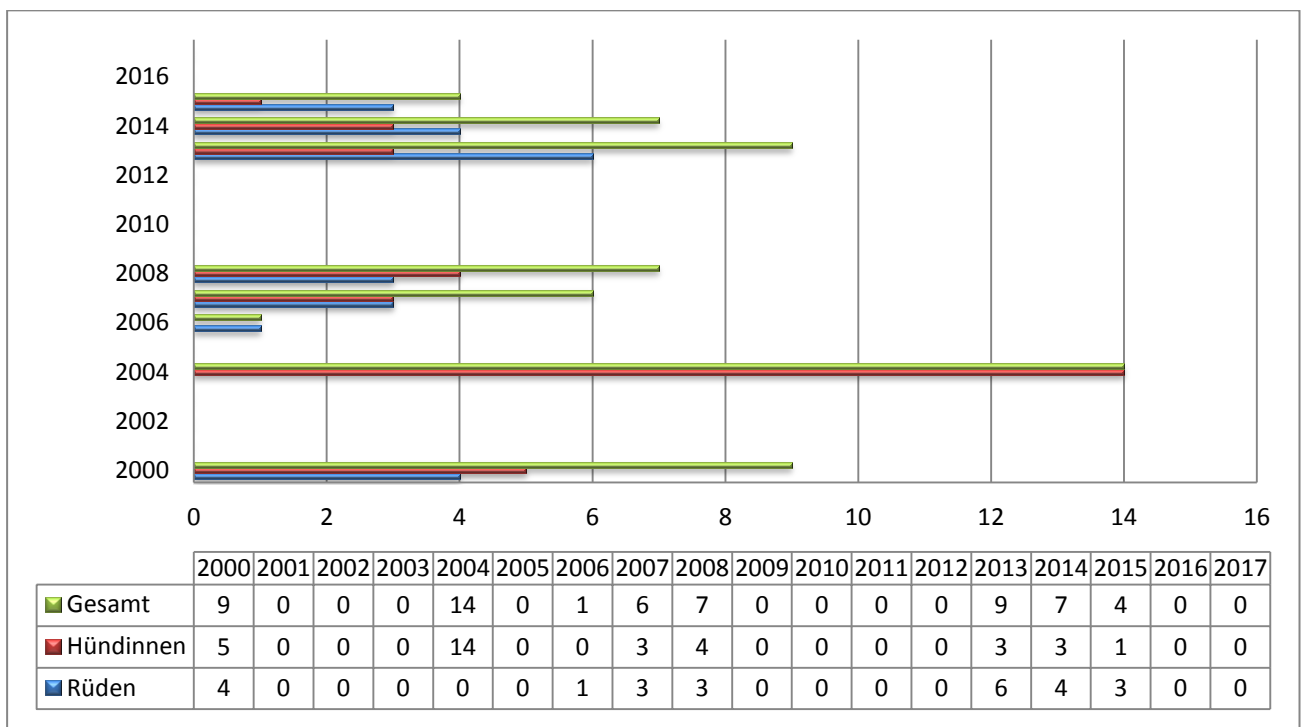

Irish Red & White Setter

Pointer